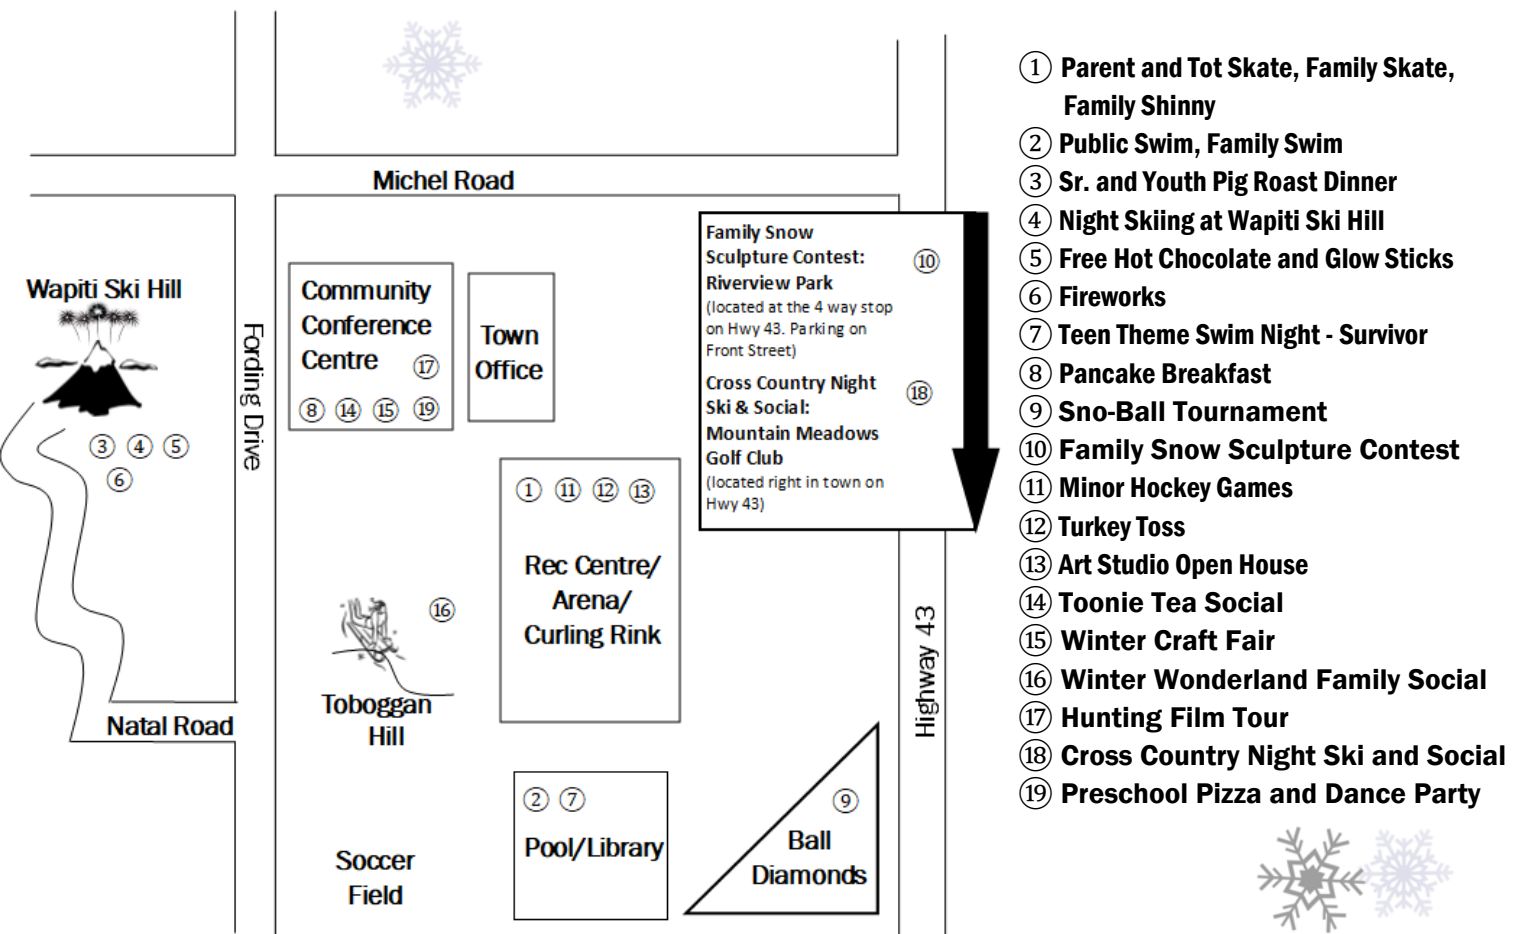

EVENT MAP

THANK YOU!

THE DISTRICT OF ELKFORD WOULD LIKE TO THANK ALL OF THE COMMUNITY CLUBS, VOLUNTEERS & SPONSORS WHO MADE WINTER IN THE WILD 2018 A GIANT SUCCESS! WE COULDN'T HAVE DONE IT WITHOUT YOU!

WINTER IN THE WILD 2018

February 16th – 18th

elkford
Wild at heart.

Friday, February 16th

10 AM - 12:00 PM Parent and Tot Skate

Where: Recreation Centre - Arena
Cost: Free
Important: Adult required with kids on the ice.

12:30 - 3 PM Public Swim

Where: Aquatic Centre
Cost: Regular admission rates apply

6 PM Sr. (55+) & Youth FREE Pig Roast Dinner

Hosted by: SYS.tem (Elkford Youth Network)
Where: Wapiti Ski Hill Lodge
Cost: Free

7:15 - 9 PM Family Shiny

Where: Recreation Centre - Arena
Cost: Free
Important: Adult required with kids on the ice or in the bleachers.

Sunday, February 18th

All day Sat. & Sun. Family Snow Sculpture Contest